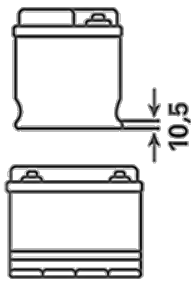

### ORDER INFORMATION

European Type No. (ETN):	595404083
Article Number:	5954040833132
Short Code:	G7
Barcode:	4016987119716
UK Code:	335
Packaging Unit:	1
Quantity per Pallet:	30

### TECHNICAL INFORMATION

Voltage [V]:	12	Base Hold-down:	B01
Battery Capacity [Ah]:	95	Layout:	0
Cold Cranking Amps (CCA), EN [A]:	830	Terminal Types:	1
Length [mm]:	306	Case Size:	D31L
Width [mm]:	173	Weight filled (kg):	20,230
Height [mm]:	225		

# DRAWINGS

**B01**

**0**

**1**

ø 19,5  
H 18

ø 17,9  
H 18

pos.

neg.