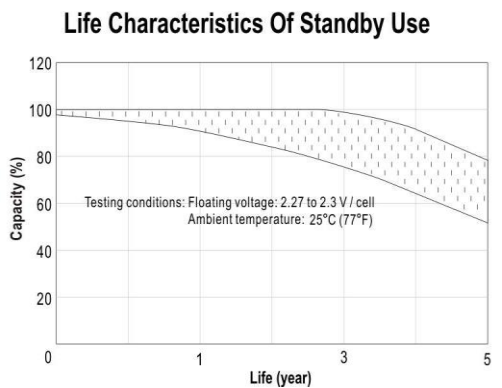

VNH12-185W

12V 185W/Cell 15min (45Ah / 20h)

Graphs

Subject to revision without notice. Please contact our sales representatives for latest version.

Web: www.jysk-akku.dk

E-mail: jvba@jysk-akku.dk

Version No.: 05-02-2024