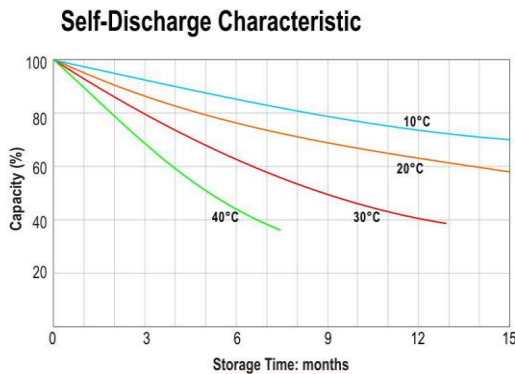

VNH12-185W

12V 185W/Cell 15min (45Ah / 20h)

Graphs

Subject to revision without notice. Please contact our sales representatives for latest version.

Web: www.jysk-akku.dk

E-mail: jvba@jysk-akku.dk

Version No.: 05-02-2024