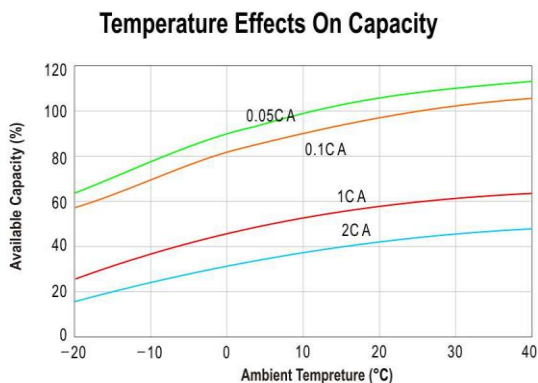

VNH12-185W

12V 185W/Cell 15min (45Ah / 20h)

Graphs

Subject to revision without notice. Please contact our sales representatives for latest version.

Web: www.jysk-akku.dk

E-mail: jvba@jysk-akku.dk

Version No.: 05-02-2024