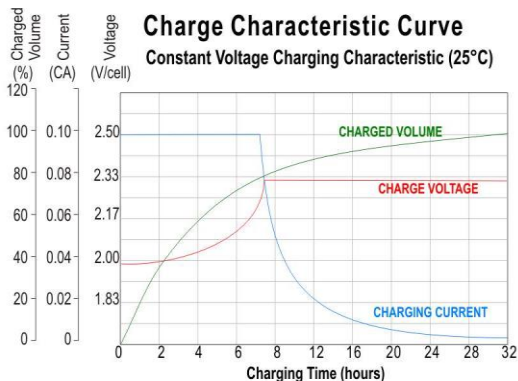

VNH12-185W

12V 185W/Cell 15min (45Ah / 20h)

Graphs

Subject to revision without notice. Please contact our sales representatives for latest version.

Web: www.jysk-akku.dk

E-mail: jvba@jysk-akku.dk

Version No.: 05-02-2024