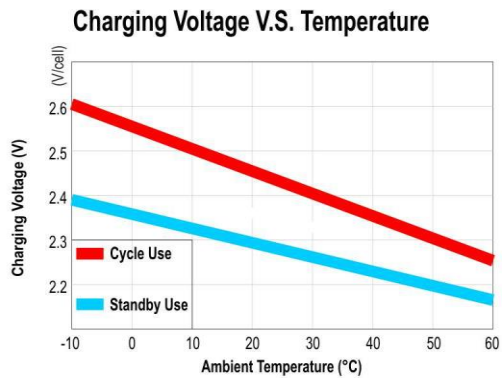

VNH12-185W

12V 185W/Cell 15min (45Ah / 20h)

Graphs

Subject to revision without notice. Please contact our sales representatives for latest version.

Web: www.jysk-akku.dk

E-mail: jvba@jysk-akku.dk

Version No.: 05-02-2024