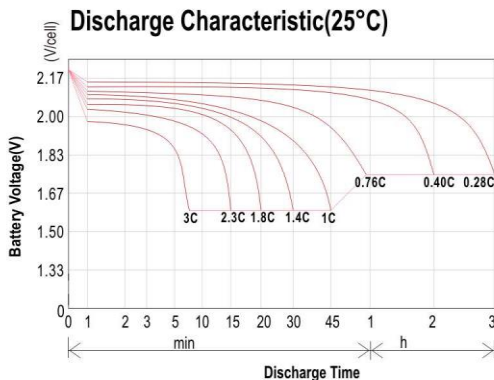

VNH12-185W

12V 185W/Cell 15min (45Ah / 20h)

Graphs

Subject to revision without notice. Please contact our sales representatives for latest version.

Web: www.jysk-akku.dk

E-mail: jvba@jysk-akku.dk

Version No.: 05-02-2024