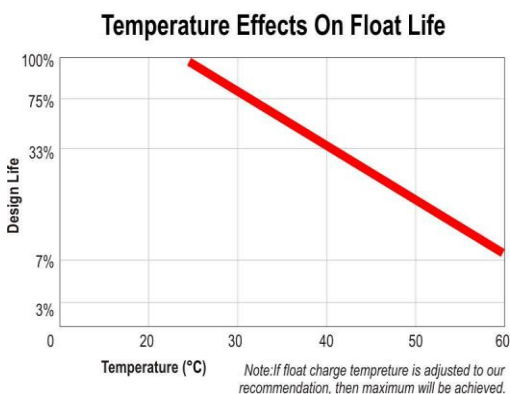

VNH12-185W

12V 185W/Cell 15min (45Ah / 20h)

Graphs

Subject to revision without notice. Please contact our sales representatives for latest version.

Web: www.jysk-akku.dk

E-mail: jvba@jysk-akku.dk

Version No.: 05-02-2024