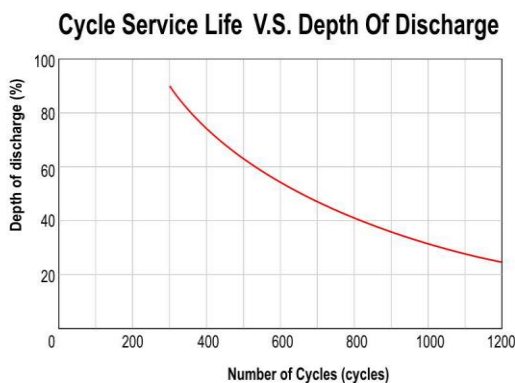

VNH12-185W

12V 185W/Cell 15min (45Ah / 20h)

Graphs

Subject to revision without notice. Please contact our sales representatives for latest version.

Web: www.jysk-akku.dk

E-mail: jvba@jysk-akku.dk

Version No.: 05-02-2024